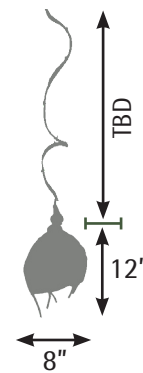

Pod pendant

Size	Height*	Width*	Depth*	Watts	#Bulbs
tiny	12"	8"	8"	40	1
s	18"	10"	10"	60	1
m	24"	12"	12"	75	1
l	28"	15"	15"	100	1

*At largest point.

Due to the nature of the materials, all measurements are approximate. See materials page for paper samples choices. Drop customized to order.

Large

Medium

Small

Tiny