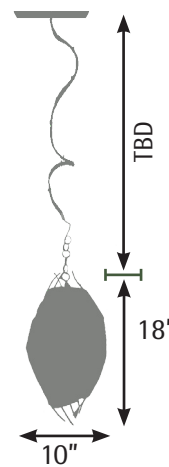

Pod pendant

Size	Height*	Width*	Depth*	Watts	#Bulbs
tiny	12"	8"	8"	40	1
s	18"	10"	10"	60	1
m	24"	12"	12"	75	1
l	28"	15"	15"	100	1

*At largest point.

Due to the nature of the materials, all measurements are approximate. See materials page for paper samples choices. Drop customized to order.

Large

Medium

Small

Tiny