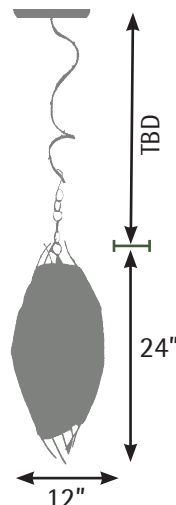

Pod pendant

Size	Height*	Width*	Depth*	Watts	#Bulbs
tiny	12"	8"	8"	40	1
s	18"	10"	10"	60	1
m	24"	12"	12"	75	1
l	28"	15"	15"	100	1

*At largest point.

Due to the nature of the materials, all measurements are approximate. See materials page for paper samples choices. Drop customized to order.

Large

Medium

Small

Tiny