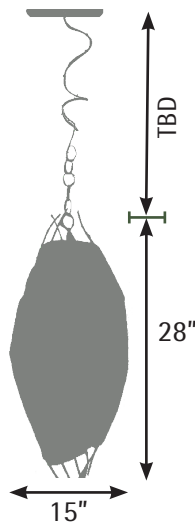

Pod pendant

Size	Height*	Width*	Depth*	Watts	#Bulbs
tiny	12"	8"	8"	40	1
s	18"	10"	10"	60	1
m	24"	12"	12"	75	1
l	28"	15"	15"	100	1

*At largest point.

Due to the nature of the materials, all measurements are approximate. See materials page for paper samples choices. Drop customized to order.

Large

Medium

Small

Tiny